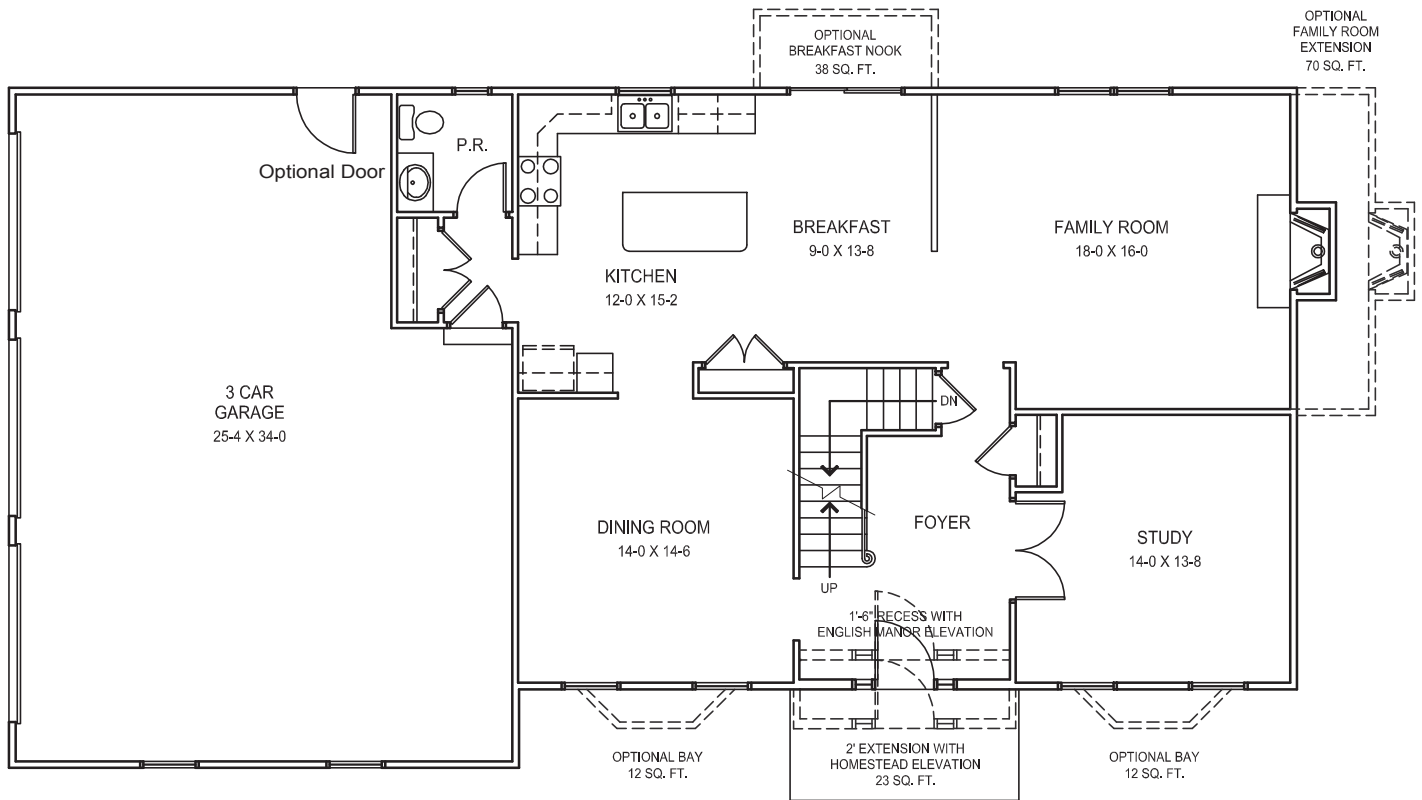

1364 - SECOND FLOOR

1312 - FIRST FLOOR

# REEN HOMES - THE STAPLETON

2676 SF  
+ 157 SF VOLUME