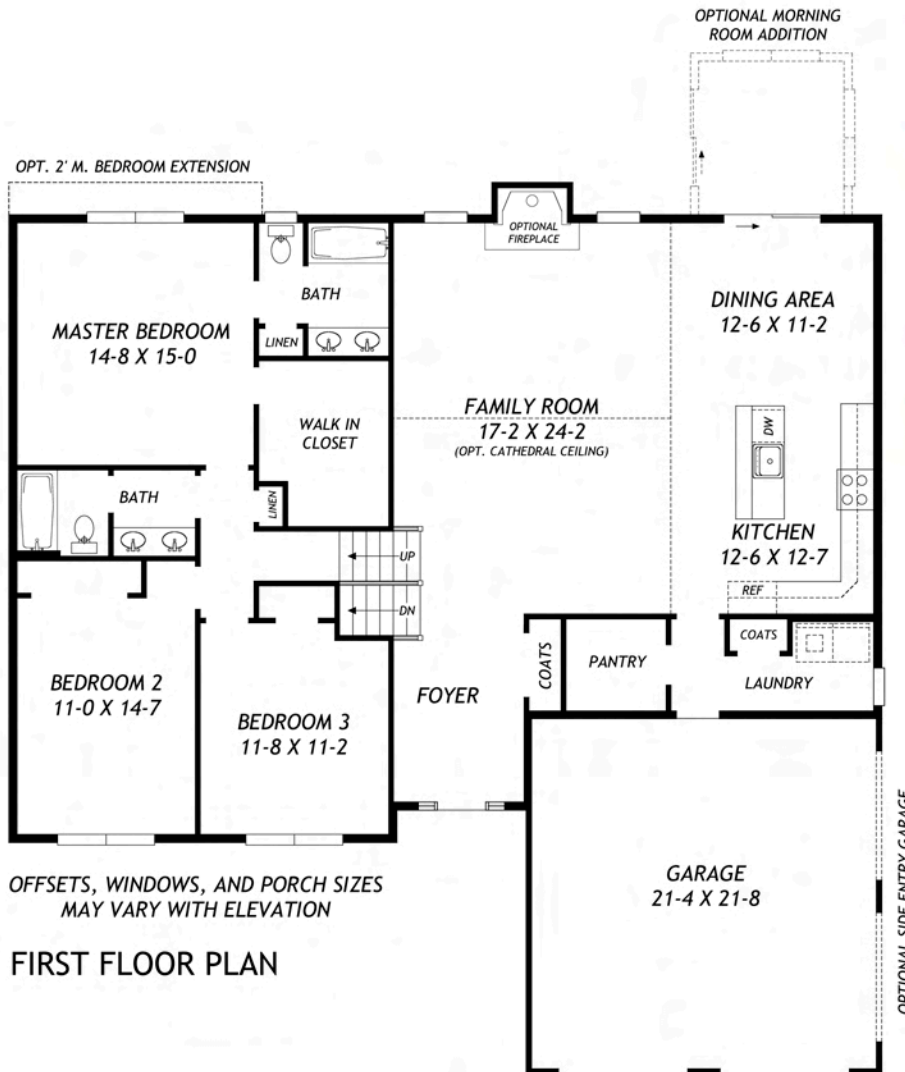

The Brighton Collection

*Brighton Classic

*Brighton Craftsman

*Brighton Country Manor

The Brighton Collection

1,907 S.F.

Classic

Craftsman

Country Manor

PLAN FEATURES:

- Family Room With Optional Cathedral Ceiling.
- Open Kitchen With Center Island.
- Two Car Garage.
- Three Bedrooms.
- Two Full Baths.
- Expandable Floor Plan In Raised Lower Level.