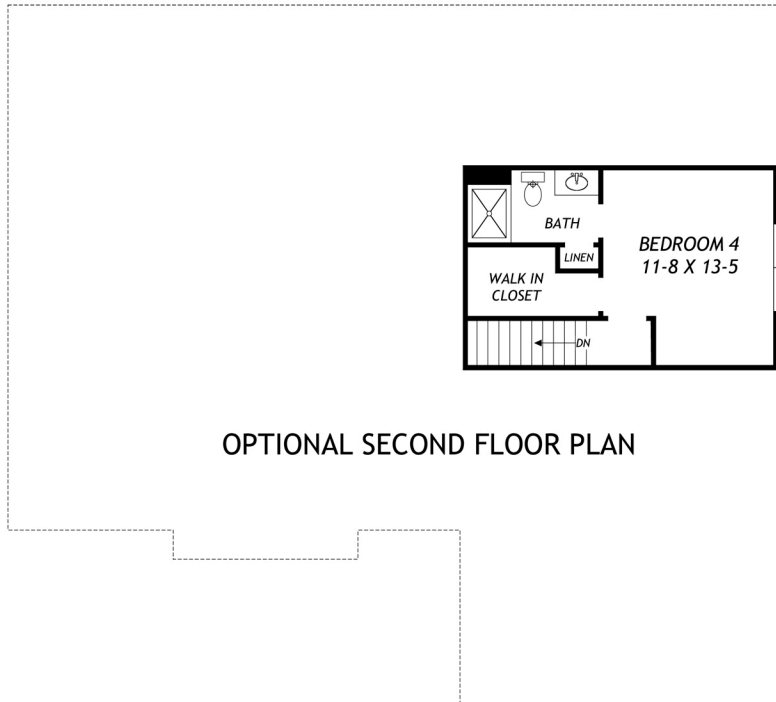

The Franklin Collection

*Franklin Classic

*Franklin Farmhouse

*Franklin Country Manor

The Franklin Collection

1,828 S.F.

Classic

Farmhouse

Country Manor

PLAN FEATURES:

- Convenient First Floor Living.
- Family Room With Optional Cathedral Ceiling.
- Open Kitchen With Center Island.
- Two Car Garage.
- Three Bedrooms.
- Two Full Baths.
- Expandable Floor Plan With Optional Second Floor.