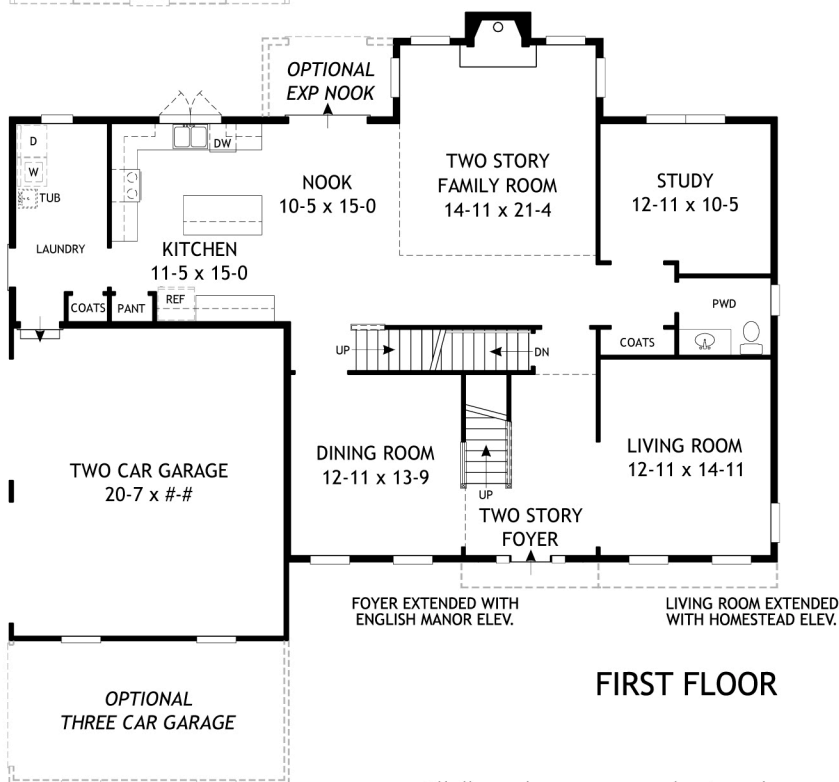

# The Northwood Collection

3,376 S.F.

All dimensions are approximate and designs are subject to field variations.

Classic

Farmhouse

Country Manor

## PLAN FEATURES:

- Two Story Foyer.
- Private Study.
- Spacious Two Story Family Room With Fireplace.
- Kitchen With Breakfast Nook.
- Powder Room On First Floor.
- Two Car Garage.
- Four Bedrooms.
- Two And One Half Baths.
- Large Master Suite.
- Convenient Split Staircase.