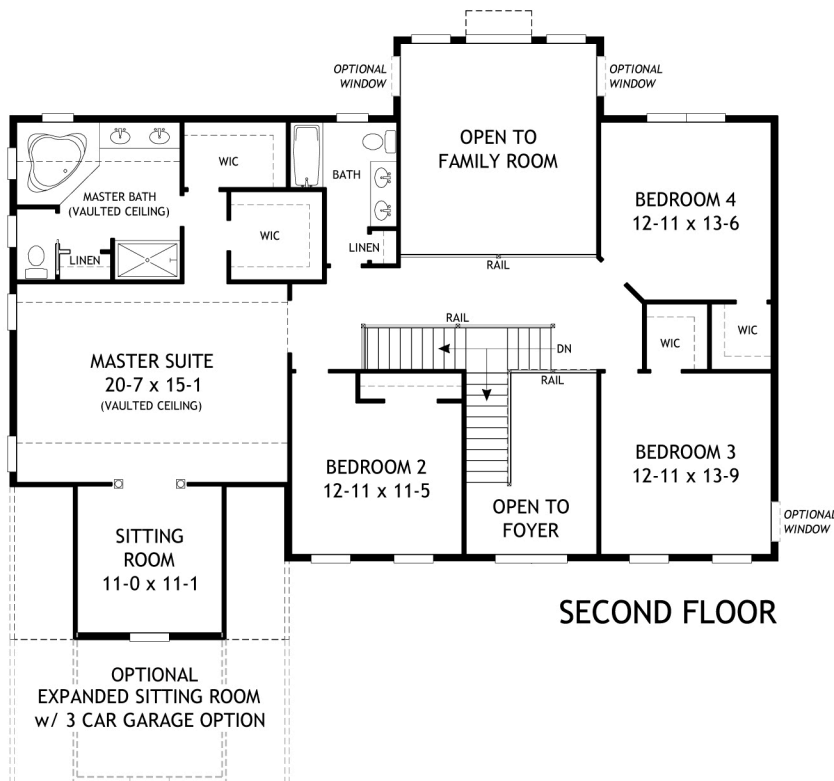

# The Northwood Collection

3,376 S.F.

All dimensions are approximate and designs are subject to field variations.

Classic

Farmhouse

Country Manor

## PLAN FEATURES:

- Two Story Foyer.
- Private Study.
- Spacious Two Story Family Room With Fireplace.
- Kitchen With Breakfast Nook.
- Powder Room On First Floor.
- Two Car Garage.
- Four Bedrooms.
- Two And One Half Baths.
- Large Master Suite.
- Convenient Split Staircase.